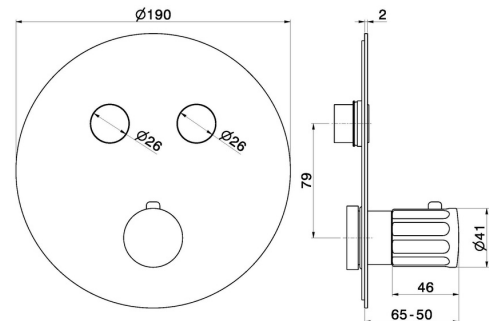

**70446e.01.093**

2 ways out thermostatic concealed mixer, with one handle for temperature control and buttons on/off. External part - finish Matt Black

**FEATURES**

Material	<b>Brass</b>
Installation	<b>Wall concealed part</b>
Control type	<b>Single lever</b>
Outlets	<b>2 Ways Out</b>
Water mixing	<b>Thermostatic</b>
Required for installation	<b><u>27751.00.000</u></b>

**TECHNICAL DRAWING**

**70446e.01.093**

2 ways out thermostatic concealed mixer, with one handle for temperature control and buttons on/off. External part - finish Matt Black

**AVAILABLE FINISHES**

---

**01.093**