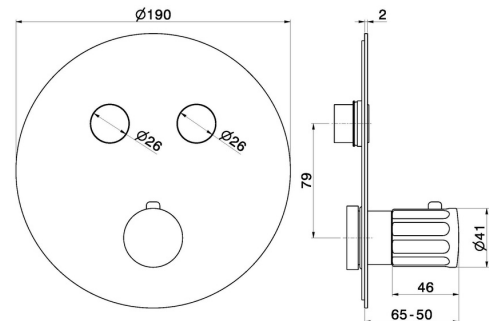

**70446e.21.018**

2 ways out thermostatic concealed mixer, with one handle for temperature control and buttons on/off. External part - finish Chrome

**FEATURES**

Material	<b>Brass</b>
Installation	<b>Wall concealed part</b>
Control type	<b>Single lever</b>
Outlets	<b>2 Ways Out</b>
Water mixing	<b>Thermostatic</b>
Required for installation	<b><u>27751.00.000</u></b>

**TECHNICAL DRAWING**

**70446e.21.018**

2 ways out thermostatic concealed mixer, with one handle for temperature control and buttons on/off. External part - finish Chrome

**AVAILABLE FINISHES**

---

**21.018**