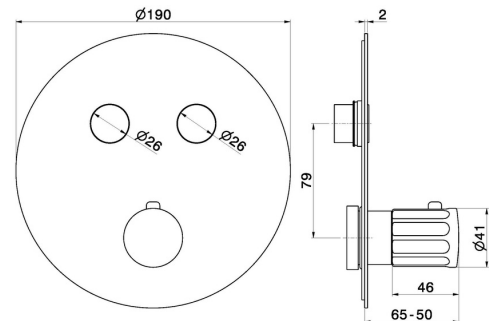

**70446e.59.064**

2 ways out thermostatic concealed mixer, with one handle for temperature control and buttons on/off. External part - finish PVD Brushed Gun Metal

**FEATURES**

Material	<b>Brass</b>
Installation	<b>Wall concealed part</b>
Control type	<b>Single lever</b>
Outlets	<b>2 Ways Out</b>
Water mixing	<b>Thermostatic</b>
Required for installation	<b><u>27751.00.000</u></b>

**TECHNICAL DRAWING**

**70446e.59.064**

2 ways out thermostatic concealed mixer, with one handle for temperature control and buttons on/off. External part - finish PVD Brushed Gun Metal

**AVAILABLE FINISHES**