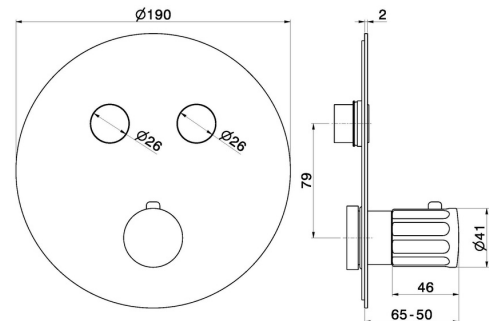

**70446e.59.066**

2 ways out thermostatic concealed mixer, with one handle for temperature control and buttons on/off. External part - finish PVD Brushed steel

**FEATURES**

Material	<b>Brass</b>
Installation	<b>Wall concealed part</b>
Control type	<b>Single lever</b>
Outlets	<b>2 Ways Out</b>
Water mixing	<b>Thermostatic</b>
Required for installation	<b><u>27751.00.000</u></b>

**TECHNICAL DRAWING**

**70446e.59.066**

2 ways out thermostatic concealed mixer, with one handle for temperature control and buttons on/off. External part - finish PVD Brushed steel

**AVAILABLE FINISHES**