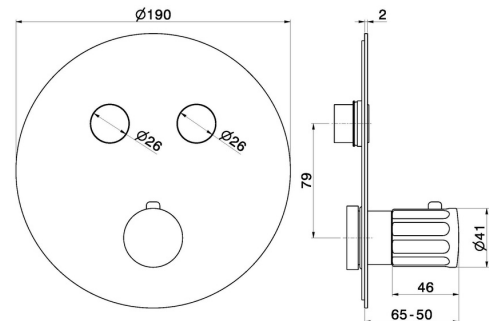

**70446e.59.067**

2 ways out thermostatic concealed mixer, with one handle for temperature control and buttons on/off. External part - finish PVD Brushed Copper Bronze

**FEATURES**

Material	<b>Brass</b>
Installation	<b>Wall concealed part</b>
Control type	<b>Single lever</b>
Outlets	<b>2 Ways Out</b>
Water mixing	<b>Thermostatic</b>
Required for installation	<b><u>27751.00.000</u></b>

**TECHNICAL DRAWING**

**70446e.59.067**

2 ways out thermostatic concealed mixer, with one handle for temperature control and buttons on/off. External part - finish PVD Brushed Copper Bronze

**AVAILABLE FINISHES**