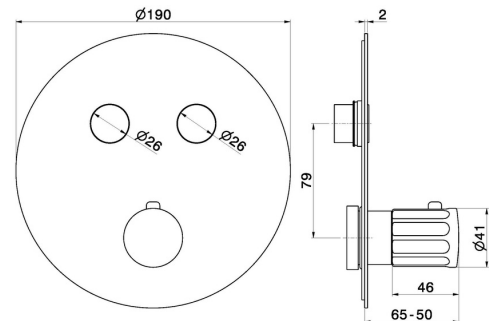

**70446e.59.098**

2 ways out thermostatic concealed mixer, with one handle for temperature control and buttons on/off. External part - finish PVD Brushed Pale Gold

**FEATURES**

Material	<b>Brass</b>
Installation	<b>Wall concealed part</b>
Control type	<b>Single lever</b>
Outlets	<b>2 Ways Out</b>
Water mixing	<b>Thermostatic</b>
Required for installation	<b><u>27751.00.000</u></b>

**TECHNICAL DRAWING**

**70446e.59.098**

2 ways out thermostatic concealed mixer, with one handle for temperature control and buttons on/off. External part - finish PVD Brushed Pale Gold

**AVAILABLE FINISHES**