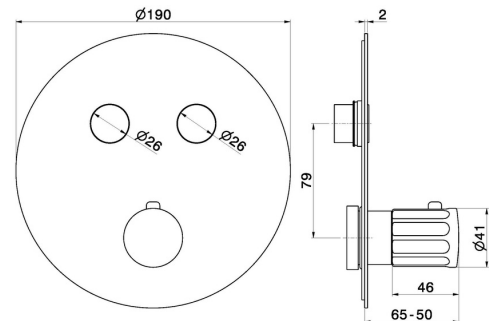

70446e.61.020

2 ways out thermostatic concealed mixer, with one handle for temperature control and buttons on/off. External part - finish PVD Glossy Gold

FEATURES

Material	Brass
Installation	Wall concealed part
Control type	Single lever
Outlets	2 Ways Out
Water mixing	Thermostatic
Required for installation	<u>27751.00.000</u>

TECHNICAL DRAWING

70446e.61.020

2 ways out thermostatic concealed mixer, with one handle for temperature control and buttons on/off. External part - finish PVD Glossy Gold

AVAILABLE FINISHES

61.020

PVD Glossy Gold