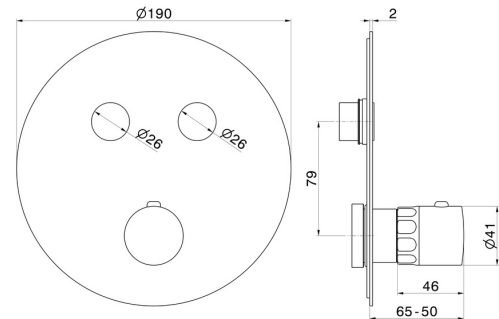

70448E.01.014

2 ways out thermostatic concealed mixer, with one handle for temperature control and buttons on/off. External part - finish Matt White

FEATURES

Material	Brass/Marble
Installation	Wall concealed part
Control type	Single lever
Diverter type	Automatic diverter
Outlets	2 Ways Out
Water mixing	Thermostatic
Required for installation	<u>27751.00.000</u>

TECHNICAL DRAWING

70448E.01.014

2 ways out thermostatic concealed mixer, with one handle for temperature control and buttons on/off. External part - finish Matt White

AVAILABLE FINISHES

01.014

Matt White

01.093