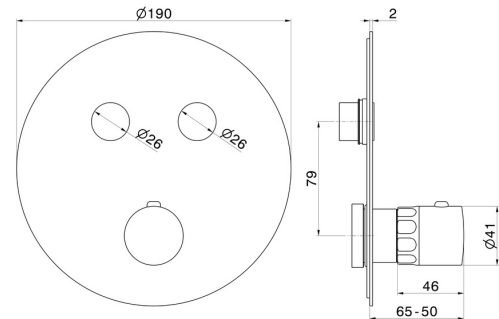

**70448E.01.093**

2 ways out thermostatic concealed mixer, with one handle for temperature control and buttons on/off. External part - finish Matt Black

**FEATURES**

|                           |                            |
|---------------------------|----------------------------|
| Material                  | <b>Brass/Marble</b>        |
| Installation              | <b>Wall concealed part</b> |
| Control type              | <b>Single lever</b>        |
| Diverter type             | <b>Automatic diverter</b>  |
| Outlets                   | <b>2 Ways Out</b>          |
| Water mixing              | <b>Thermostatic</b>        |
| Required for installation | <b><u>27751.00.000</u></b> |

**TECHNICAL DRAWING**

**70448E.01.093**

2 ways out thermostatic concealed mixer, with one handle for temperature control and buttons on/off. External part - finish Matt Black

**AVAILABLE FINISHES**

---

**01.093**