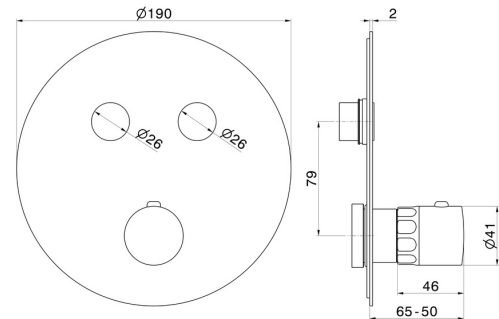

70448E.59.066

2 ways out thermostatic concealed mixer, with one handle for temperature control and buttons on/off. External part - finish PVD Brushed steel

FEATURES

| | |
|---------------------------|----------------------------|
| Material | Brass/Marble |
| Installation | Wall concealed part |
| Control type | Single lever |
| Diverter type | Automatic diverter |
| Outlets | 2 Ways Out |
| Water mixing | Thermostatic |
| Required for installation | <u>27751.00.000</u> |

TECHNICAL DRAWING

70448E.59.066

2 ways out thermostatic concealed mixer, with one handle for temperature control and buttons on/off. External part - finish PVD Brushed steel

AVAILABLE FINISHES

59.066

PVD Brushed steel