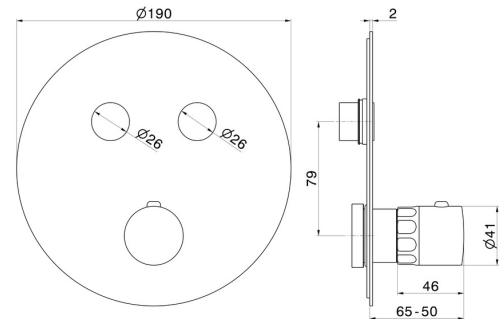

70448E.59.067

2 ways out thermostatic concealed mixer, with one handle for temperature control and buttons on/off. External part - finish PVD Brushed Copper Bronze

PVD Brushed Copper Bronze

FEATURES

Material	Brass/Marble
Installation	Wall concealed part
Control type	Single lever
Diverter type	Automatic diverter
Outlets	2 Ways Out
Water mixing	Thermostatic
Required for installation	<u>27751.00.000</u>

TECHNICAL DRAWING

70448E.59.067

2 ways out thermostatic concealed mixer, with one handle for temperature control and buttons on/off. External part - finish PVD Brushed Copper Bronze

AVAILABLE FINISHES

59.067