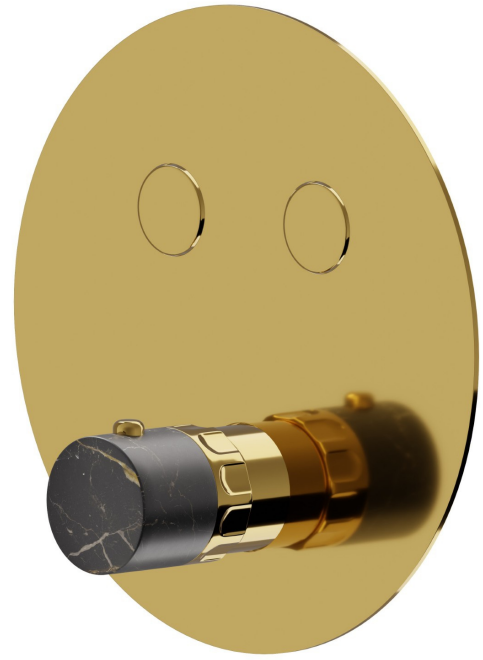

70448E.61.020

2 ways out thermostatic concealed mixer, with one handle for temperature control and buttons on/off. External part - finish PVD Glossy Gold

FEATURES

Material	Brass/Marble
Installation	Wall concealed part
Control type	Single lever
Diverter type	Automatic diverter
Outlets	2 Ways Out
Water mixing	Thermostatic
Required for installation	<u>27751.00.000</u>

TECHNICAL DRAWING

70448E.61.020

2 ways out thermostatic concealed mixer, with one handle for temperature control and buttons on/off. External part - finish PVD Glossy Gold

AVAILABLE FINISHES

61.020

PVD Glossy Gold

01.014

finish Matt White

01.093

finish Matt Black

21.018

finish Chrome

59.064

finish PVD Brushed Gun Metal

59.066

finish PVD Brushed steel

59.067

finish PVD Brushed Copper Bronze

59.098

finish PVD Brushed Pale Gold