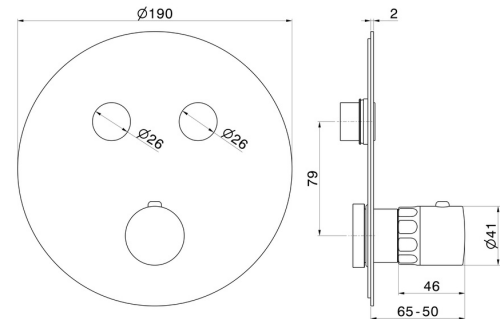

70448E.61.020

2 ways out thermostatic concealed mixer, with one handle for temperature control and buttons on/off. External part - finish PVD Glossy Gold

FEATURES

Material	Brass/Marble
Installation	Wall concealed part
Control type	Single lever
Diverter type	Automatic diverter
Outlets	2 Ways Out
Water mixing	Thermostatic
Required for installation	<u>27751.00.000</u>

TECHNICAL DRAWING

70448E.61.020

2 ways out thermostatic concealed mixer, with one handle for temperature control and buttons on/off. External part - finish PVD Glossy Gold

AVAILABLE FINISHES

61.020

PVD Glossy Gold