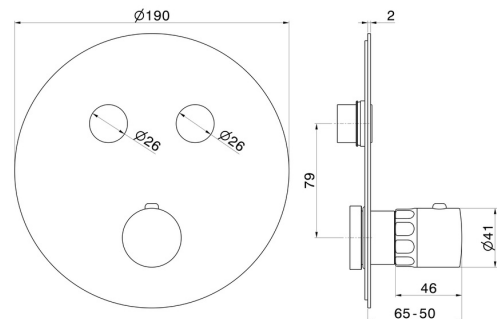

## 70449E.01.093

2 ways out thermostatic concealed mixer, with one handle for temperature control and buttons on/off. External part - finish Matt Black

### TECHNICAL DRAWING

**70449E.01.093**

2 ways out thermostatic concealed mixer, with one handle for temperature control and buttons on/off. External part - finish Matt Black

**AVAILABLE FINISHES**

---

**01.093**