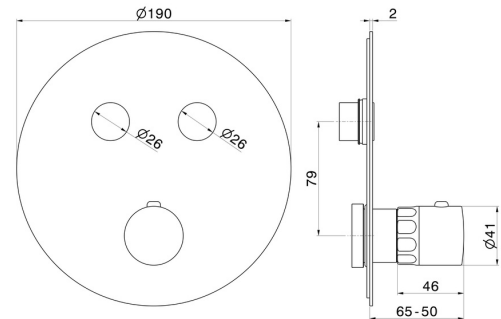

## 70449E.21.018

2 ways out thermostatic concealed mixer, with one handle for temperature control and buttons on/off. External part - finish Chrome

### TECHNICAL DRAWING

**70449E.21.018**

2 ways out thermostatic concealed mixer, with one handle for temperature control and buttons on/off. External part - finish Chrome

**AVAILABLE FINISHES**

---

**21.018**  
Chrome