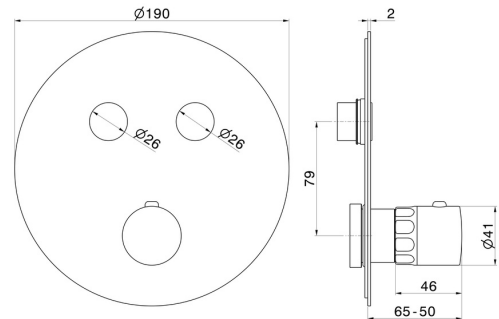

70449E.59.064

2 ways out thermostatic concealed mixer, with one handle for temperature control and buttons on/off. External part - finish PVD Brushed Gun Metal

FEATURES

Material	Brass/Marble
Installation	Wall concealed part
Control type	Single lever
Diverter type	Automatic diverter
Outlets	2 Ways Out
Water mixing	Thermostatic
Required for installation	<u>27751.00.000</u>

TECHNICAL DRAWING

70449E.59.064

2 ways out thermostatic concealed mixer, with one handle for temperature control and buttons on/off. External part - finish PVD Brushed Gun Metal

AVAILABLE FINISHES

59.064

PVD Brushed Gun Metal