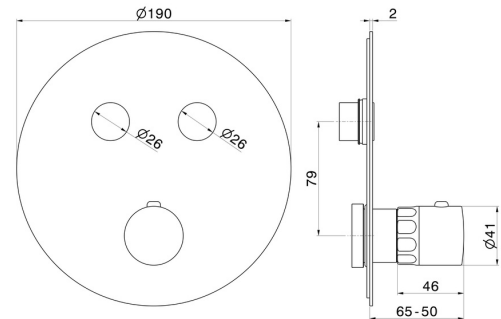

70449E.59.066

2 ways out thermostatic concealed mixer, with one handle for temperature control and buttons on/off. External part - finish PVD Brushed steel

FEATURES

Material	Brass/Marble
Installation	Wall concealed part
Control type	Single lever
Diverter type	Automatic diverter
Outlets	2 Ways Out
Water mixing	Thermostatic
Required for installation	<u>27751.00.000</u>

TECHNICAL DRAWING

70449E.59.066

2 ways out thermostatic concealed mixer, with one handle for temperature control and buttons on/off. External part - finish PVD Brushed steel

AVAILABLE FINISHES

59.066

PVD Brushed steel