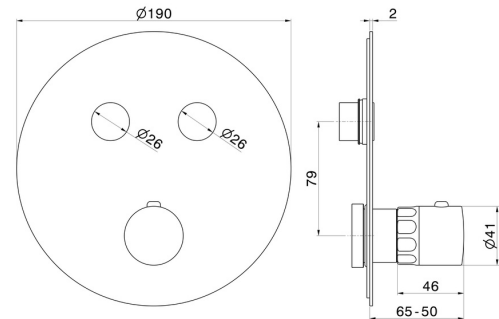

70449E.59.067

2 ways out thermostatic concealed mixer, with one handle for temperature control and buttons on/off. External part - finish PVD Brushed Copper Bronze

PVD Brushed Copper Bronze

FEATURES

Material	Brass/Marble
Installation	Wall concealed part
Control type	Single lever
Diverter type	Automatic diverter
Outlets	2 Ways Out
Water mixing	Thermostatic
Required for installation	<u>27751.00.000</u>

TECHNICAL DRAWING

70449E.59.067

2 ways out thermostatic concealed mixer, with one handle for temperature control and buttons on/off. External part - finish PVD Brushed Copper Bronze

AVAILABLE FINISHES

59.067