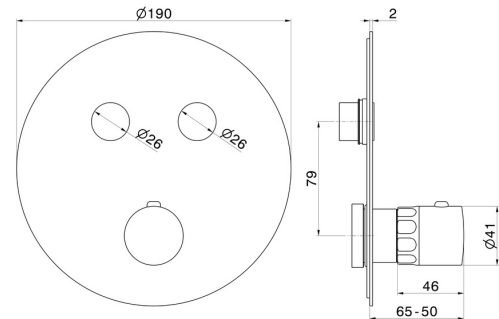

## 70449E.61.020

2 ways out thermostatic concealed mixer, with one handle for temperature control and buttons on/off. External part - finish PVD Glossy Gold

### TECHNICAL DRAWING

**70449E.61.020**

2 ways out thermostatic concealed mixer, with one handle for temperature control and buttons on/off. External part - finish PVD Glossy Gold

**AVAILABLE FINISHES**

---