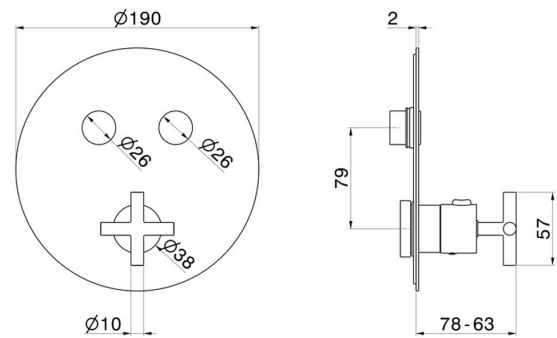

70452E.01.093

2 ways out thermostatic concealed mixer, with one handle for temperature control and buttons on/off. External part - finish Matt Black

FEATURES

| | |
|---------------------------|----------------------------|
| Material | Brass |
| Installation | Wall concealed part |
| Outlets | 2 Ways Out |
| Water mixing | Thermostatic |
| Required for installation | <u>27751.00.000</u> |

TECHNICAL DRAWING

70452E.01.093

2 ways out thermostatic concealed mixer, with one handle for temperature control and buttons on/off. External part - finish Matt Black

AVAILABLE FINISHES

01.093

Matt Black

21.018