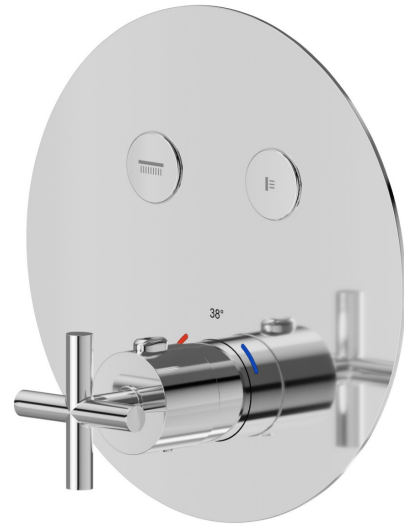

**70452E.21.018**

2 ways out thermostatic concealed mixer, with one handle for temperature control and buttons on/off. External part - finish Chrome

**FEATURES**

Material	<b>Brass</b>
Installation	<b>Wall concealed part</b>
Outlets	<b>2 Ways Out</b>
Water mixing	<b>Thermostatic</b>
Required for installation	<b><u>27751.00.000</u></b>

**TECHNICAL DRAWING**

**70452E.21.018**

2 ways out thermostatic concealed mixer, with one handle for temperature control and buttons on/off. External part - finish Chrome

**AVAILABLE FINISHES**

---

**21.018**  
Chrome