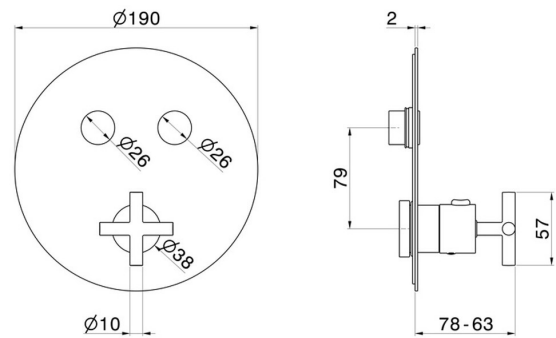

**70452E.21.018**

2 ways out thermostatic concealed mixer, with one handle for temperature control and buttons on/off. External part - finish Chrome

**FEATURES**

Material	<b>Brass</b>
Installation	<b>Wall concealed part</b>
Outlets	<b>2 Ways Out</b>
Water mixing	<b>Thermostatic</b>
Required for installation	<b><u>27751.00.000</u></b>

**TECHNICAL DRAWING**

**70452E.21.018**

2 ways out thermostatic concealed mixer, with one handle for temperature control and buttons on/off. External part - finish Chrome

**AVAILABLE FINISHES**

---

**21.018**  
Chrome