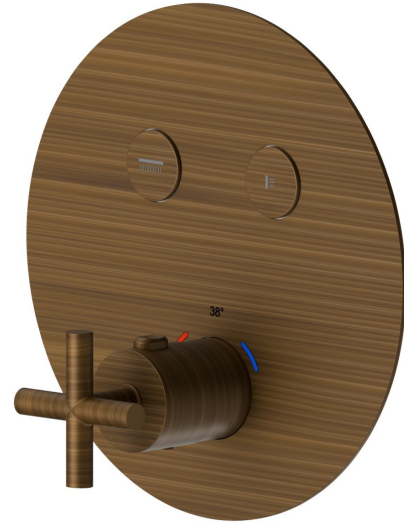

**70452E.47.083**

2 ways out thermostatic concealed mixer, with one handle for temperature control and buttons on/off. External part - finish Groove Bronze

**FEATURES**

Material	<b>Brass</b>
Installation	<b>Wall concealed part</b>
Outlets	<b>2 Ways Out</b>
Water mixing	<b>Thermostatic</b>
Required for installation	<b><u>27751.00.000</u></b>

**TECHNICAL DRAWING**

**70452E.47.083**

2 ways out thermostatic concealed mixer, with one handle for temperature control and buttons on/off. External part - finish Groove Bronze

**AVAILABLE FINISHES**

---

**47.083**

Groove Bronze

**01.093**

finish Matt Black

**21.018**

finish Chrome

**58.061**

finish PVD Copper Bronze