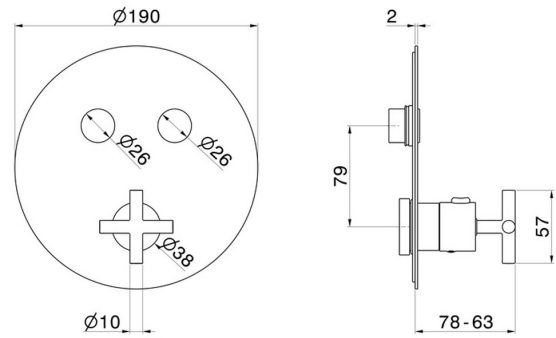

**70452E.47.083**

2 ways out thermostatic concealed mixer, with one handle for temperature control and buttons on/off. External part - finish Groove Bronze

**FEATURES**

Material	<b>Brass</b>
Installation	<b>Wall concealed part</b>
Outlets	<b>2 Ways Out</b>
Water mixing	<b>Thermostatic</b>
Required for installation	<b><u>27751.00.000</u></b>

**TECHNICAL DRAWING**

**70452E.47.083**

2 ways out thermostatic concealed mixer, with one handle for temperature control and buttons on/off. External part - finish Groove Bronze

**AVAILABLE FINISHES**

---