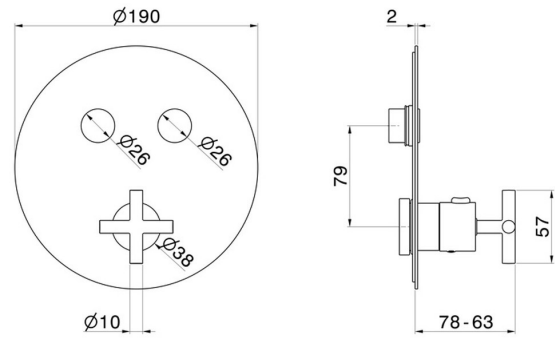

70452E.58.061

2 ways out thermostatic concealed mixer, with one handle for temperature control and buttons on/off. External part - finish PVD Copper Bronze

FEATURES

Material	Brass
Installation	Wall concealed part
Outlets	2 Ways Out
Water mixing	Thermostatic
Required for installation	<u>27751.00.000</u>

TECHNICAL DRAWING

70452E.58.061

2 ways out thermostatic concealed mixer, with one handle for temperature control and buttons on/off. External part - finish PVD Copper Bronze

AVAILABLE FINISHES

58.061

PVD Copper Bronze