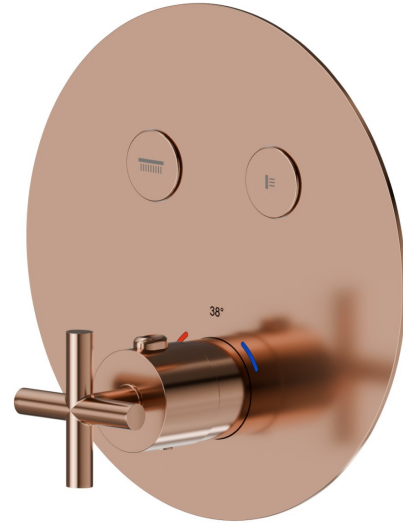

70452E.58.061

2 ways out thermostatic concealed mixer, with one handle for temperature control and buttons on/off. External part - finish PVD Copper Bronze

FEATURES

Material	Brass
Installation	Wall concealed part
Outlets	2 Ways Out
Water mixing	Thermostatic
Required for installation	<u>27751.00.000</u>

TECHNICAL DRAWING

70452E.58.061

2 ways out thermostatic concealed mixer, with one handle for temperature control and buttons on/off. External part - finish PVD Copper Bronze

AVAILABLE FINISHES

58.061

PVD Copper Bronze

59.098

finish PVD Brushed Pale Gold

61.020

finish PVD Glossy Gold