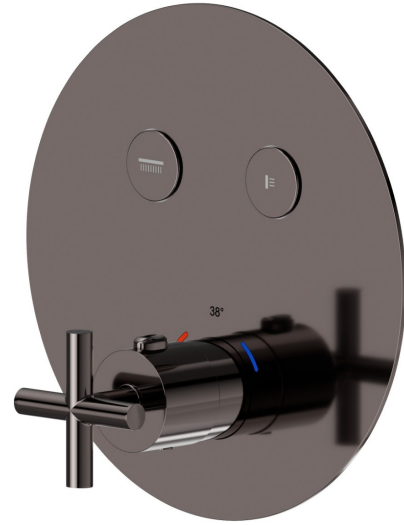

70452E.58.063

2 ways out thermostatic concealed mixer, with one handle for temperature control and buttons on/off. External part - finish PVD Gun Metal

FEATURES

Material	Brass
Installation	Wall concealed part
Outlets	2 Ways Out
Water mixing	Thermostatic
Required for installation	<u>27751.00.000</u>

TECHNICAL DRAWING

70452E.58.063

2 ways out thermostatic concealed mixer, with one handle for temperature control and buttons on/off. External part - finish PVD Gun Metal

AVAILABLE FINISHES

58.063

PVD Gun Metal