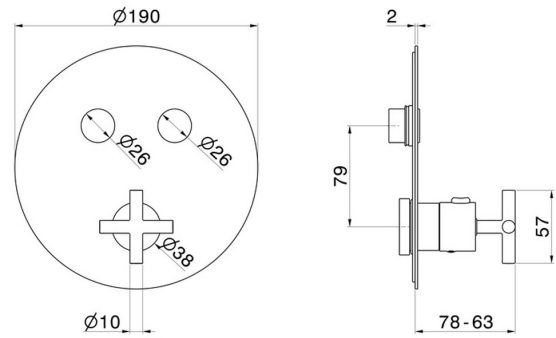

70452E.58.063

2 ways out thermostatic concealed mixer, with one handle for temperature control and buttons on/off. External part - finish PVD Gun Metal

FEATURES

Material	Brass
Installation	Wall concealed part
Outlets	2 Ways Out
Water mixing	Thermostatic
Required for installation	<u>27751.00.000</u>

TECHNICAL DRAWING

70452E.58.063

2 ways out thermostatic concealed mixer, with one handle for temperature control and buttons on/off. External part - finish PVD Gun Metal

AVAILABLE FINISHES

58.063

PVD Gun Metal