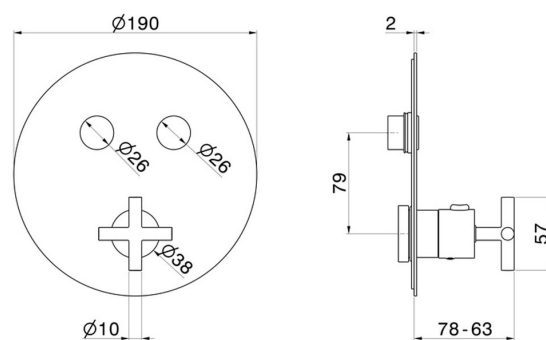

70452E.59.098

2 ways out thermostatic concealed mixer, with one handle for temperature control and buttons on/off. External part - finish PVD Brushed Pale Gold

FEATURES

Material	Brass
Installation	Wall concealed part
Outlets	2 Ways Out
Water mixing	Thermostatic
Required for installation	<u>27751.00.000</u>

TECHNICAL DRAWING

70452E.59.098

2 ways out thermostatic concealed mixer, with one handle for temperature control and buttons on/off. External part - finish PVD Brushed Pale Gold

AVAILABLE FINISHES

59.098
PVD Brushed Pale Gold