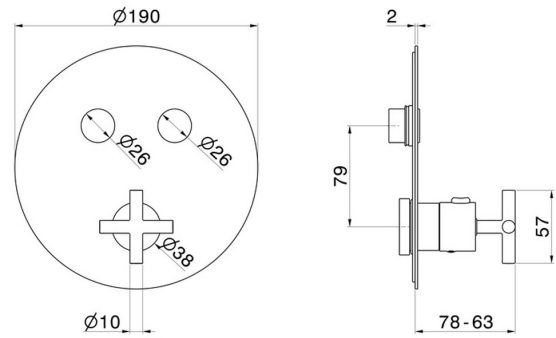

**70452E.61.020**

2 ways out thermostatic concealed mixer, with one handle for temperature control and buttons on/off. External part - finish PVD Glossy Gold

**FEATURES**

Material	<b>Brass</b>
Installation	<b>Wall concealed part</b>
Outlets	<b>2 Ways Out</b>
Water mixing	<b>Thermostatic</b>
Required for installation	<b><u>27751.00.000</u></b>

**TECHNICAL DRAWING**

**70452E.61.020**

2 ways out thermostatic concealed mixer, with one handle for temperature control and buttons on/off. External part - finish PVD Glossy Gold

**AVAILABLE FINISHES**

---