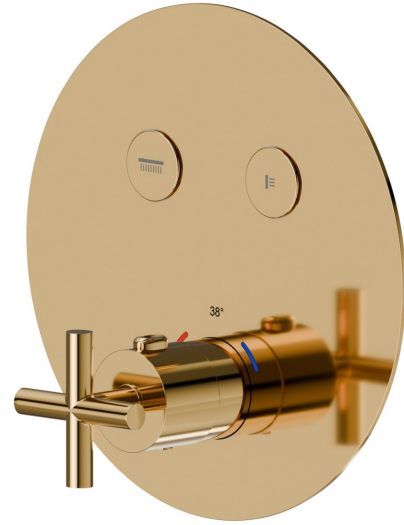

**70452E.61.020**

2 ways out thermostatic concealed mixer, with one handle for temperature control and buttons on/off. External part - finish PVD Glossy Gold

**FEATURES**

Material	<b>Brass</b>
Installation	<b>Wall concealed part</b>
Outlets	<b>2 Ways Out</b>
Water mixing	<b>Thermostatic</b>
Required for installation	<b><u>27751.00.000</u></b>

**TECHNICAL DRAWING**

**70452E.61.020**

2 ways out thermostatic concealed mixer, with one handle for temperature control and buttons on/off. External part - finish PVD Glossy Gold

**AVAILABLE FINISHES**

---

**61.020**

PVD Glossy Gold

**01.093**

finish Matt Black

**21.018**

finish Chrome

**47.083**

finish Groove Bronze