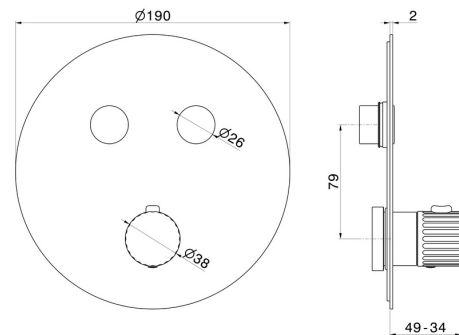

70458ex.50.050

2 ways out thermostatic concealed mixer, with one handle for temperature control and buttons on/off. External part - finish Stainless Steel

FEATURES

| | |
|---------------------------|----------------------------|
| Material | Stainless Steel |
| Installation | Wall concealed part |
| Outlets | 2 Ways Out |
| Water mixing | Thermostatic |
| Required for installation | <u>27751.00.000</u> |

TECHNICAL DRAWING

70458ex.50.050

2 ways out thermostatic concealed mixer, with one handle for temperature control and buttons on/off. External part - finish Stainless Steel

AVAILABLE FINISHES

 **50.050**
Stainless Steel