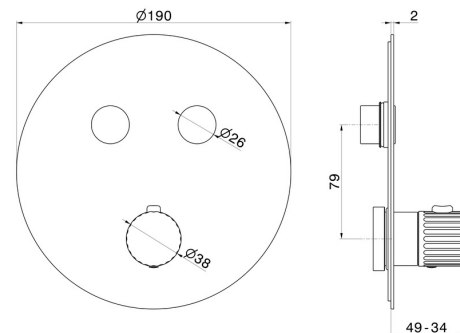

70458ex.59.064

2 ways out thermostatic concealed mixer, with one handle for temperature control and buttons on/off. External part - finish PVD Brushed Gun Metal

PVD Brushed Gun Metal

FEATURES

Material	Stainless Steel
Installation	Wall concealed part
Outlets	2 Ways Out
Water mixing	Thermostatic
Required for installation	<u>27751.00.000</u>

TECHNICAL DRAWING

70458ex.59.064

2 ways out thermostatic concealed mixer, with one handle for temperature control and buttons on/off. External part - finish PVD Brushed Gun Metal

AVAILABLE FINISHES

59.064