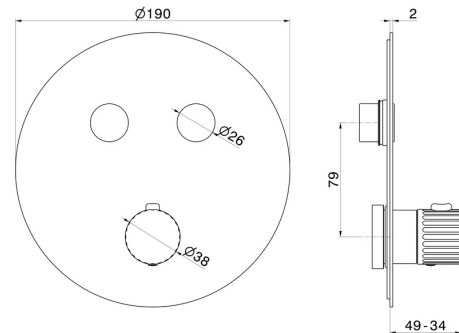

70458ex.59.067

2 ways out thermostatic concealed mixer, with one handle for temperature control and buttons on/off. External part - finish PVD Brushed Copper Bronze

FEATURES

Material	Stainless Steel
Installation	Wall concealed part
Outlets	2 Ways Out
Water mixing	Thermostatic
Required for installation	<u>27751.00.000</u>

TECHNICAL DRAWING

70458ex.59.067

2 ways out thermostatic concealed mixer, with one handle for temperature control and buttons on/off. External part - finish PVD Brushed Copper Bronze

AVAILABLE FINISHES

 **59.067**
PVD Brushed Copper Bronze