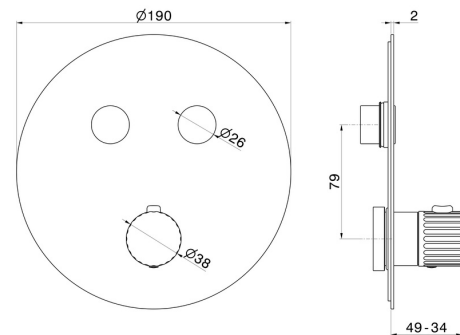

70458ex.59.098

2 ways out thermostatic concealed mixer, with one handle for temperature control and buttons on/off. External part - finish PVD Brushed Pale Gold

FEATURES

Material	Stainless Steel
Installation	Wall concealed part
Outlets	2 Ways Out
Water mixing	Thermostatic
Required for installation	<u>27751.00.000</u>

TECHNICAL DRAWING

70458ex.59.098

2 ways out thermostatic concealed mixer, with one handle for temperature control and buttons on/off. External part - finish PVD Brushed Pale Gold

AVAILABLE FINISHES

59.098