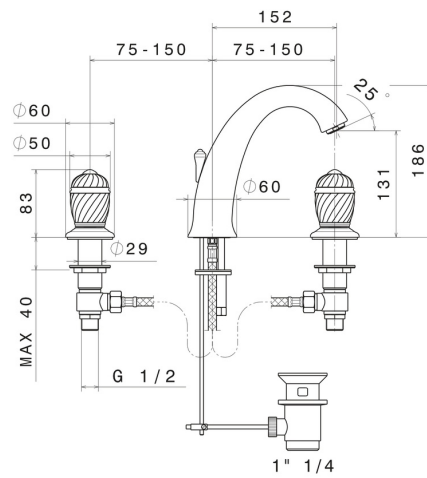

# DELUXE

**68005.21.018**

3-hole basin group. 1/2" T piece - finish Chrome

Chrome

## FEATURES

- |                   |                       |
|-------------------|-----------------------|
| Material          | <b>Brass</b>          |
| Installation      | <b>Freestanding</b>   |
| Hole type         | <b>3 holes</b>        |
| Waste / Drain set | <b>With waste set</b> |
| Water mixing      | <b>Mechanical</b>     |

## TECHNICAL DRAWING

**DELUXE**

**68005.21.018**

3-hole basin group. 1/2" T piece - finish Chrome

**AVAILABLE FINISHES**

---

**21.018**

Chrome

**66.019**

finish Gold