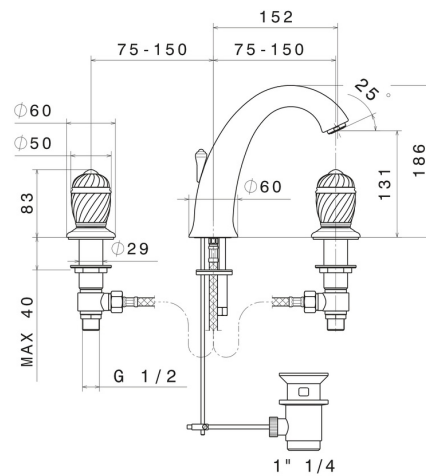

# DELUXE

**68005.66.019**

3-hole basin group. 1/2" T piece - finish Gold

## FEATURES

- |                   |                       |
|-------------------|-----------------------|
| Material          | <b>Brass</b>          |
| Installation      | <b>Freestanding</b>   |
| Hole type         | <b>3 holes</b>        |
| Waste / Drain set | <b>With waste set</b> |
| Water mixing      | <b>Mechanical</b>     |

## TECHNICAL DRAWING

  
**AR Preview**  
try it in your home

**More Details**  
on our [website](#)

**DELUXE**

**68005.66.019**

3-hole basin group. 1/2" T piece - finish Gold

**AVAILABLE FINISHES**

---