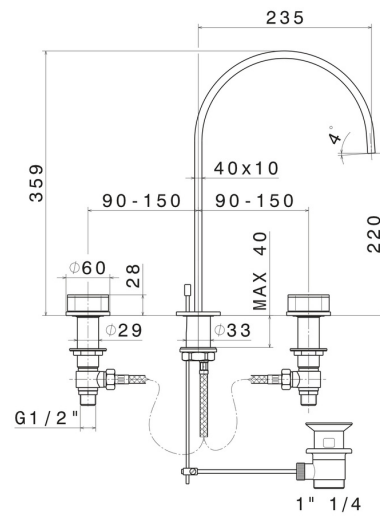

## 69700.05.093

3-hole basin group. 1/2" T piece - finish Chrome - Matt Black  
High spout

Chrome - Matt Black

### FEATURES

Material	<b>Brass</b>
Installation	<b>Freestanding</b>
Hole type	<b>3 holes</b>
Water mixing	<b>Mechanical</b>

### TECHNICAL DRAWING

**PARK L.E.**

**69700.05.093**

3-hole basin group. 1/2" T piece - finish Chrome - Matt Black

**AVAILABLE FINISHES**

---

**05.093**

Chrome - Matt Black