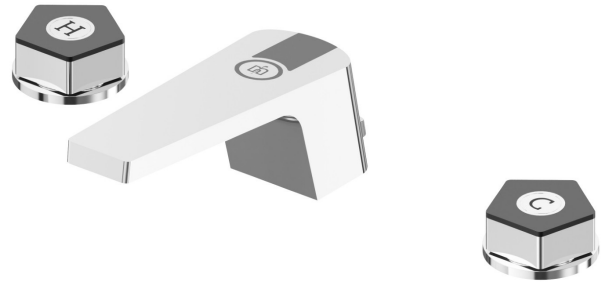

# PARK L.E.

## 69706.05.093

3-hole basin group. 1/2" T piece - finish Chrome - Matt Black

Short spout

Chrome - Matt Black

### FEATURES

Material	<b>Brass</b>
Installation	<b>Freestanding</b>
Hole type	<b>3 holes</b>
Water mixing	<b>Mechanical</b>

### TECHNICAL DRAWING

**PARK L.E.**

**69706.05.093**

3-hole basin group. 1/2" T piece - finish Chrome - Matt Black

**AVAILABLE FINISHES**

---

**05.093**

Chrome - Matt Black