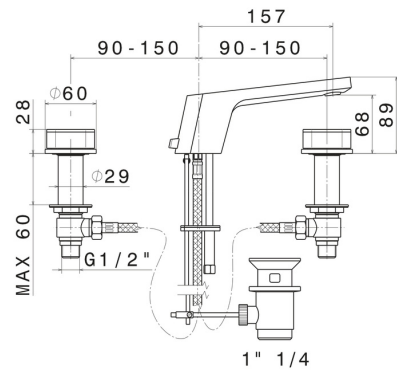

## 69706.05.093

3-hole basin group. 1/2" T piece - finish Chrome - Matt Black

Short spout

Chrome - Matt Black

### FEATURES

Material	<b>Brass</b>
Installation	<b>Freestanding</b>
Hole type	<b>3 holes</b>
Water mixing	<b>Mechanical</b>

### TECHNICAL DRAWING

**PARK L.E.**

**69706.05.093**

3-hole basin group. 1/2" T piece - finish Chrome - Matt Black

**AVAILABLE FINISHES**

---

**05.093**

Chrome - Matt Black