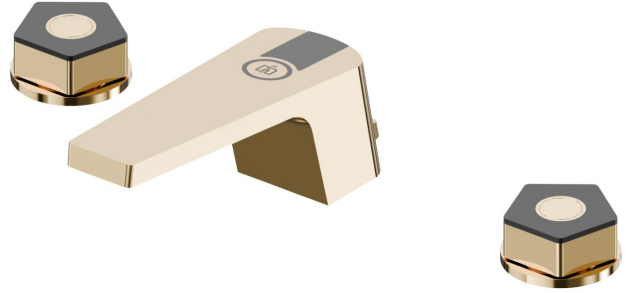

## 69706.62.093

3-hole basin group. 1/2" T piece - finish PVD Glossy Gold - Matt Black

Short spout

PVD Glossy Gold - Matt Black

### FEATURES

Material	<b>Brass</b>
Installation	<b>Freestanding</b>
Hole type	<b>3 holes</b>
Water mixing	<b>Mechanical</b>

### TECHNICAL DRAWING

**PARK L.E.**

**69706.62.093**

3-hole basin group. 1/2" T piece - finish PVD Glossy Gold - Matt Black

**AVAILABLE FINISHES**

---

**62.093**

PVD Glossy Gold - Matt Black

**05.093**

finish Chrome - Matt Black