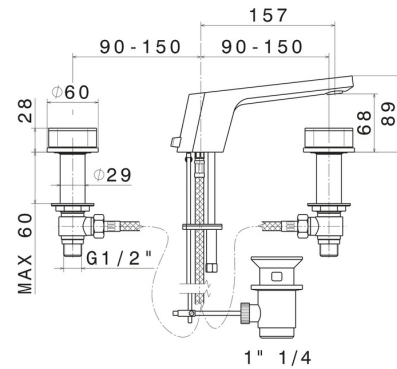

## 69706.62.093

3-hole basin group. 1/2" T piece - finish PVD Glossy Gold - Matt Black

Short spout

PVD Glossy Gold - Matt Black

### FEATURES

Material	<b>Brass</b>
Installation	<b>Freestanding</b>
Hole type	<b>3 holes</b>
Water mixing	<b>Mechanical</b>

### TECHNICAL DRAWING

**PARK L.E.**

**69706.62.093**

3-hole basin group. 1/2" T piece - finish PVD Glossy Gold - Matt Black

**AVAILABLE FINISHES**

---

**62.093**

PVD Glossy Gold - Matt Black