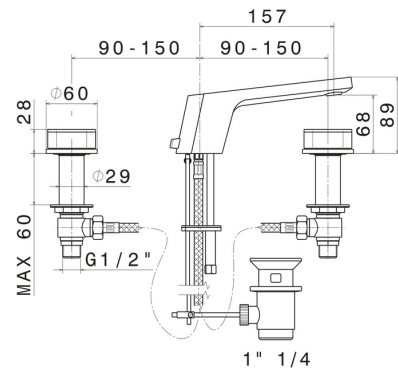

# PARK L.E.

**69707.05.093**

3-hole basin group. 1/2" T piece - finish Chrome - Matt Black

Short spout

Chrome - Matt Black

## FEATURES

Material	<b>Brass</b>
Installation	<b>Freestanding</b>
Hole type	<b>3 holes</b>
Water mixing	<b>Mechanical</b>

## TECHNICAL DRAWING

**PARK L.E.**

**69707.05.093**

3-hole basin group. 1/2" T piece - finish Chrome - Matt Black

**AVAILABLE FINISHES**

---

**05.093**

Chrome - Matt Black