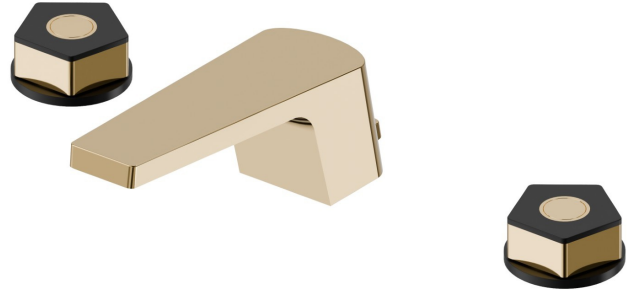

PARK L.E.

69707.62.093

3-hole basin group. 1/2" T piece - finish PVD Glossy Gold - Matt Black

Short spout

PVD Glossy Gold - Matt Black

FEATURES

Material	Brass
Installation	Freestanding
Hole type	3 holes
Water mixing	Mechanical

TECHNICAL DRAWING

AR Preview
try it in your home

More Details
on our [website](#)

PARK L.E.

69707.62.093

3-hole basin group. 1/2" T piece - finish PVD Glossy Gold - Matt Black

AVAILABLE FINISHES

62.093

PVD Glossy Gold - Matt Black

05.093

finish Chrome - Matt Black

AR Preview
try it in your home

More Details
on our [website](#)