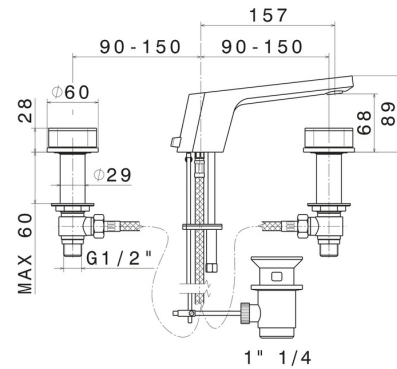

PARK L.E.

69707.62.093

3-hole basin group. 1/2" T piece - finish PVD Glossy Gold - Matt Black

Short spout

PVD Glossy Gold - Matt Black

FEATURES

Material	Brass
Installation	Freestanding
Hole type	3 holes
Water mixing	Mechanical

TECHNICAL DRAWING

AR Preview
try it in your home

More Details
on our [website](#)

PARK L.E.

69707.62.093

3-hole basin group. 1/2" T piece - finish PVD Glossy Gold - Matt Black

AVAILABLE FINISHES

62.093