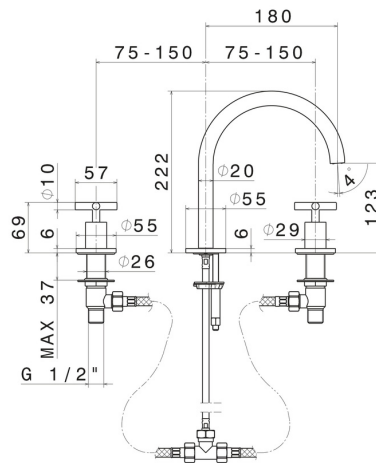

# BLINK

**70800.01.093**

3-hole basin group. 1/2" T piece - finish Matt Black

Short spout. Without pop-up waste set

## FEATURES

- |                   |                          |
|-------------------|--------------------------|
| Material          | <b>Brass</b>             |
| Technology        | <b>Save Water</b>        |
| Installation      | <b>Freestanding</b>      |
| Hole type         | <b>3 holes</b>           |
| Waste / Drain set | <b>Without waste set</b> |
| Water mixing      | <b>Mechanical</b>        |

## TECHNICAL DRAWING

**BLINK**

**70800.01.093**

3-hole basin group. 1/2" T piece - finish Matt Black

**AVAILABLE FINISHES**

---

**01.093**

Matt Black