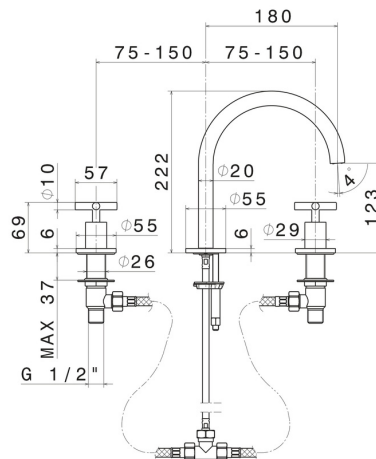

BLINK

70800.21.018

3-hole basin group. 1/2" T piece - finish Chrome

Short spout. Without pop-up waste set

FEATURES

- | | |
|-------------------|--------------------------|
| Material | Brass |
| Technology | Save Water |
| Installation | Freestanding |
| Hole type | 3 holes |
| Waste / Drain set | Without waste set |
| Water mixing | Mechanical |

TECHNICAL DRAWING

BLINK

70800.21.018

3-hole basin group. 1/2" T piece - finish Chrome

AVAILABLE FINISHES

21.018

Chrome

01.093