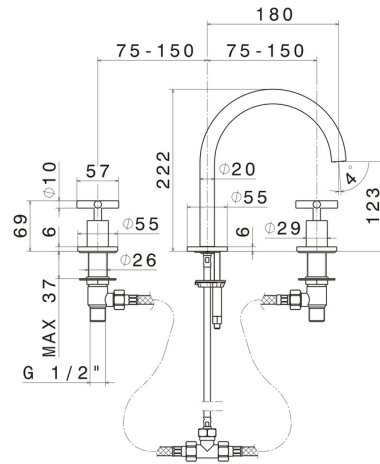

BLINK

70800.47.083

3-hole basin group. 1/2" T piece - finish Groove Bronze

Short spout. Without pop-up waste set

Groove Bronze

FEATURES

- | | |
|-------------------|--------------------------|
| Material | Brass |
| Technology | Save Water |
| Installation | Freestanding |
| Hole type | 3 holes |
| Waste / Drain set | Without waste set |
| Water mixing | Mechanical |

TECHNICAL DRAWING

BLINK

70800.47.083

3-hole basin group. 1/2" T piece - finish Groove Bronze

AVAILABLE FINISHES

47.083

Groove Bronze

01.093