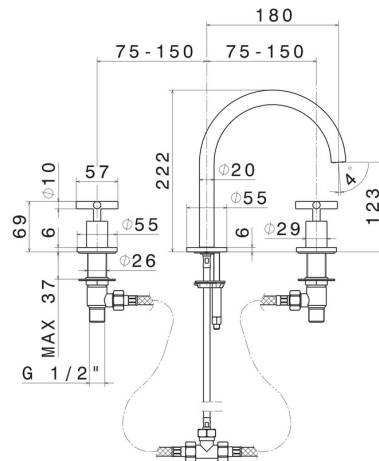

BLINK

70800.58.061

3-hole basin group. 1/2" T piece - finish PVD Copper Bronze

Short spout. Without pop-up waste set

PVD Copper Bronze

FEATURES

Material	Brass
Technology	Save Water
Installation	Freestanding
Hole type	3 holes
Waste / Drain set	Without waste set
Water mixing	Mechanical

TECHNICAL DRAWING

BLINK

70800.58.061

3-hole basin group. 1/2" T piece - finish PVD Copper Bronze

AVAILABLE FINISHES

58.061

PVD Copper Bronze

01.093