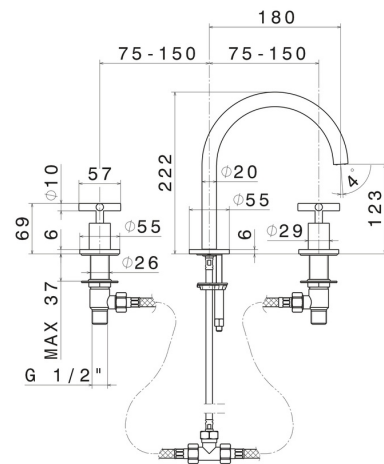

BLINK

70800.59.098

3-hole basin group. 1/2" T piece - finish PVD Brushed Pale Gold

Short spout. Without pop-up waste set

PVD Brushed Pale Gold

FEATURES

Material	Brass
Technology	Save Water
Installation	Freestanding
Hole type	3 holes
Waste / Drain set	Without waste set
Water mixing	Mechanical

TECHNICAL DRAWING

BLINK

70800.59.098

3-hole basin group. 1/2" T piece - finish PVD Brushed Pale Gold

AVAILABLE FINISHES

59.098

PVD Brushed Pale Gold

01.093