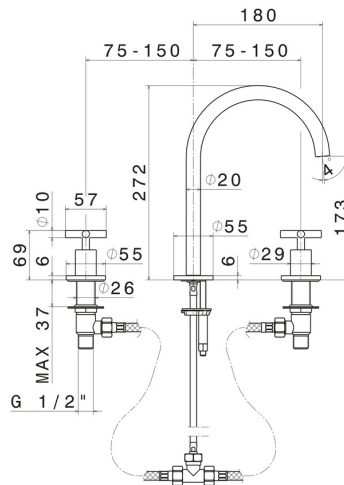

BLINK

70801.21.018

3-hole basin group. 1/2" T piece - finish Chrome

Medium spout. Without pop-up waste set

FEATURES

- | | |
|-------------------|--------------------------|
| Material | Brass |
| Technology | Save Water |
| Installation | Freestanding |
| Hole type | 3 holes |
| Waste / Drain set | Without waste set |
| Water mixing | Mechanical |

TECHNICAL DRAWING

BLINK

70801.21.018

3-hole basin group. 1/2" T piece - finish Chrome

AVAILABLE FINISHES

21.018

Chrome

01.093