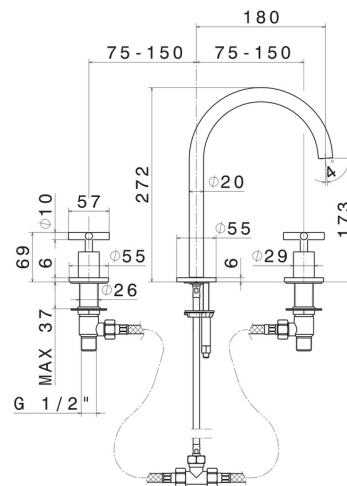

# BLINK

**70801.58.061**

3-hole basin group. 1/2" T piece - finish PVD Copper Bronze

Medium spout. Without pop-up waste set

PVD Copper Bronze

## FEATURES

Material	<b>Brass</b>
Technology	<b>Save Water</b>
Installation	<b>Freestanding</b>
Hole type	<b>3 holes</b>
Waste / Drain set	<b>Without waste set</b>
Water mixing	<b>Mechanical</b>

## TECHNICAL DRAWING

**BLINK**

**70801.58.061**

3-hole basin group. 1/2" T piece - finish PVD Copper Bronze

**AVAILABLE FINISHES**

---

**58.061**

PVD Copper Bronze