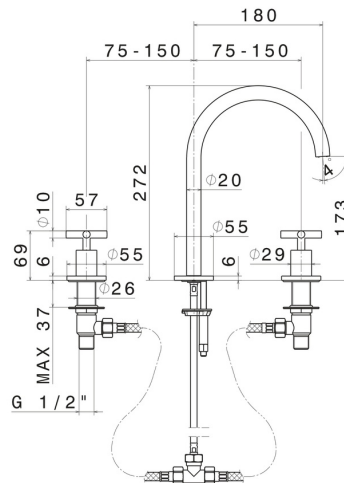

BLINK

70801.58.063

3-hole basin group. 1/2" T piece - finish PVD Gun Metal

Medium spout. Without pop-up waste set

PVD Gun Metal

FEATURES

Material	Brass
Technology	Save Water
Installation	Freestanding
Hole type	3 holes
Waste / Drain set	Without waste set
Water mixing	Mechanical

TECHNICAL DRAWING

BLINK

70801.58.063

3-hole basin group. 1/2" T piece - finish PVD Gun Metal

AVAILABLE FINISHES

58.063

PVD Gun Metal

01.093