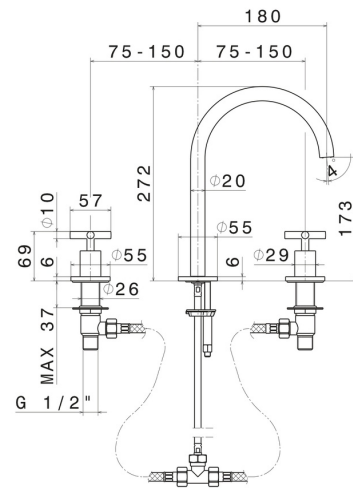

BLINK

70801.59.098

3-hole basin group. 1/2" T piece - finish PVD Brushed Pale Gold

Medium spout. Without pop-up waste set

PVD Brushed Pale Gold

FEATURES

Material	Brass
Technology	Save Water
Installation	Freestanding
Hole type	3 holes
Waste / Drain set	Without waste set
Water mixing	Mechanical

TECHNICAL DRAWING

BLINK

70801.59.098

3-hole basin group. 1/2" T piece - finish PVD Brushed Pale Gold

AVAILABLE FINISHES

59.098

PVD Brushed Pale Gold

01.093