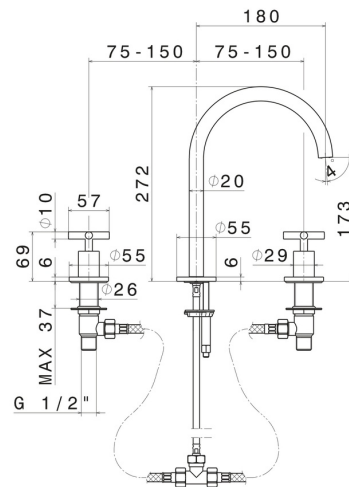

# BLINK

**70801.61.020**

3-hole basin group. 1/2" T piece - finish PVD Glossy Gold

Medium spout. Without pop-up waste set

PVD Glossy Gold

## FEATURES

Material	<b>Brass</b>
Technology	<b>Save Water</b>
Installation	<b>Freestanding</b>
Hole type	<b>3 holes</b>
Waste / Drain set	<b>Without waste set</b>
Water mixing	<b>Mechanical</b>

## TECHNICAL DRAWING

**BLINK**

**70801.61.020**

3-hole basin group. 1/2" T piece - finish PVD Glossy Gold

**AVAILABLE FINISHES**

---

**61.020**

PVD Glossy Gold