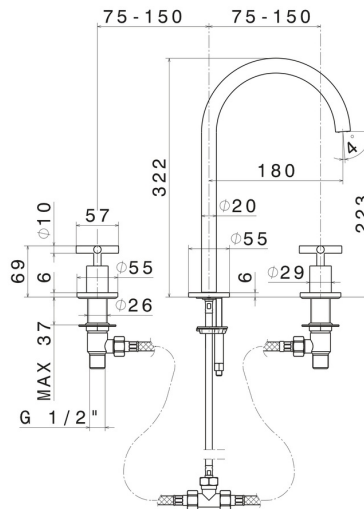

BLINK

70802.01.093

3-hole basin group. 1/2" T piece - finish Matt Black

Medium spout. Without pop-up waste set

FEATURES

- | | |
|-------------------|--------------------------|
| Material | Brass |
| Technology | Save Water |
| Installation | Freestanding |
| Hole type | 3 holes |
| Waste / Drain set | Without waste set |
| Water mixing | Mechanical |

TECHNICAL DRAWING

BLINK

70802.01.093

3-hole basin group. 1/2" T piece - finish Matt Black

AVAILABLE FINISHES

01.093

Matt Black

21.018