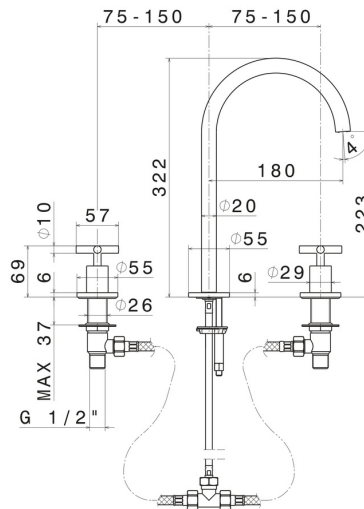

BLINK

70802.21.018

3-hole basin group. 1/2" T piece - finish Chrome

Medium spout. Without pop-up waste set

FEATURES

- | | |
|-------------------|--------------------------|
| Material | Brass |
| Technology | Save Water |
| Installation | Freestanding |
| Hole type | 3 holes |
| Waste / Drain set | Without waste set |
| Water mixing | Mechanical |

TECHNICAL DRAWING

BLINK

70802.21.018

3-hole basin group. 1/2" T piece - finish Chrome

AVAILABLE FINISHES

21.018

Chrome

01.093