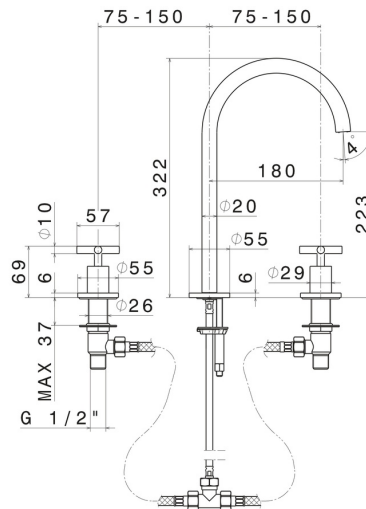

BLINK

70802.58.063

3-hole basin group. 1/2" T piece - finish PVD Gun Metal

Medium spout. Without pop-up waste set

FEATURES

Material	Brass
Technology	Save Water
Installation	Freestanding
Hole type	3 holes
Waste / Drain set	Without waste set
Water mixing	Mechanical

TECHNICAL DRAWING

BLINK

70802.58.063

3-hole basin group. 1/2" T piece - finish PVD Gun Metal

AVAILABLE FINISHES

58.063

PVD Gun Metal

01.093