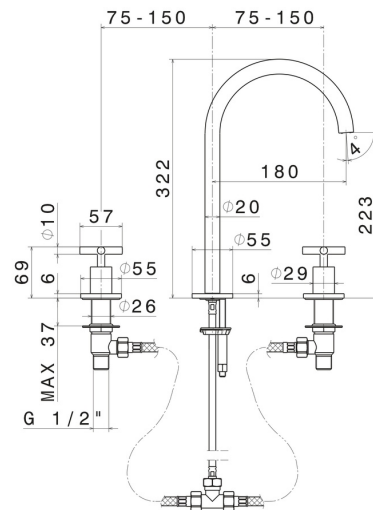

BLINK

70802.59.098

3-hole basin group. 1/2" T piece - finish PVD Brushed Pale Gold

Medium spout. Without pop-up waste set

PVD Brushed Pale Gold

FEATURES

Material	Brass
Technology	Save Water
Installation	Freestanding
Hole type	3 holes
Waste / Drain set	Without waste set
Water mixing	Mechanical

TECHNICAL DRAWING

BLINK

70802.59.098

3-hole basin group. 1/2" T piece - finish PVD Brushed Pale Gold

AVAILABLE FINISHES

59.098

PVD Brushed Pale Gold

01.093